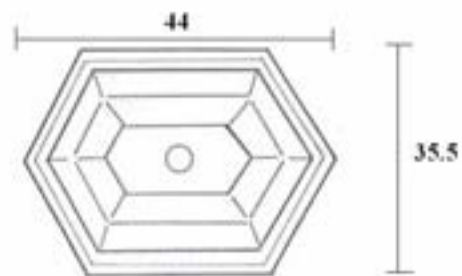

TAPAS PARA DEPOSITO